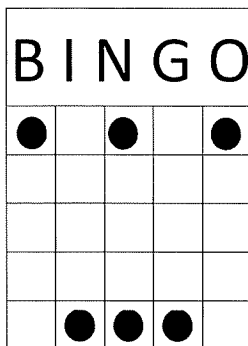

# 8PM Session

PACKAGES SELL FOR \$14 AND INCLUDE ALL MAIN GAMES.  
PROGRESSIVE GAMES 4 & 9 SOLD SEPERATELY

**GAME 1** \$2 PER CARD  
BLUE BORDER (3 ON 1)  
DOUBLE POSTAGE STAMPS  
ANY CORNER  
PRIZE 70% OF SALES

**GAME 2** \$2 PER CARD  
ORANGE BORDER (3 ON 1)  
3 ON TOP AND 3 ON BOTTOM  
PRIZE 70% OF SALES

**GAME 3** \$2 PER CARD  
GREEN BORDER (3 ON 1)  
5 AROUND THE CORNER  
PRIZE 70% OF SALES

**GAME 4** \$3 PER CARD  
BLACK BORDER (3 ON 1)  
PROGRESSIVE "TOP HAT" AS SHOWN.  
STARTS AT 30#S FOR \$100 AND  
INCREASES ONE NUMBER EVERY OTHER  
SESSION AND 25% OF SALES PER SESSION.  
CONSOLATION 50% OF SALES

**GAME 5** \$2 PER CARD  
YELLOW BORDER (3 ON 1)  
CRAZY ARROW-  
ANY DIRECTION  
PRIZE 70% OF SALES

**GAME 6** \$2 PER CARD  
PINK BORDER (3 ON 1)  
BLOCK OF 6- ANY  
DIRECTION  
PRIZE 70% OF SALES

**GAME 7** \$2 PER CARD  
GREY BORDER (3 ON 1)  
LETTER H-  
AS SHOWN  
PRIZE 70% OF SALES