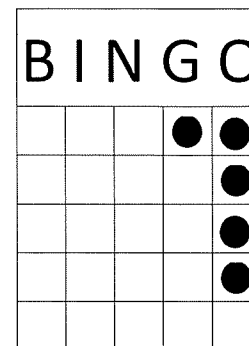

# 8PM Session

PACKAGES SELL FOR \$14 AND INCLUDE ALL MAIN GAMES.  
PROGRESSIVE GAMES 4 & 9 SOLD SEPERATELY

**GAME 1** \$2 PER CARD  
BLUE BORDER (3 ON 1)  
DOUBLE POSTAGE STAMPS  
ANY CORNER  
PRIZE 70% OF SALES

**GAME 2** \$2 PER CARD  
ORANGE BORDER (3 ON 1)  
3 ON TOP AND 3 ON BOTTOM  
PRIZE 70% OF SALES

**GAME 3** \$2 PER CARD  
GREEN BORDER (3 ON 1)  
5 AROUND THE CORNER  
PRIZE 70% OF SALES

**GAME 4** \$3 PER CARD  
BLACK BORDER (3 ON 1)  
PROGRESSIVE "TOP HAT" AS SHOWN.  
STARTS AT 30#S FOR \$100 AND  
INCREASES ONE NUMBER EVERY OTHER  
SESSION AND 25% OF SALES PER SESSION.  
CONSOLATION 50% OF SALES