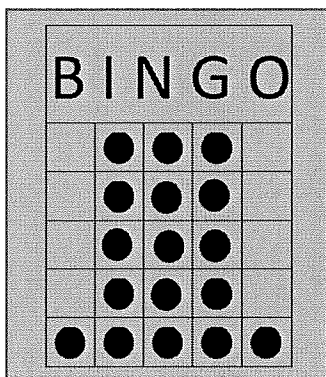

# 8PM Session

PACKAGES SELL FOR \$14 AND INCLUDE ALL MAIN GAMES.  
PROGRESSIVE GAMES 4 & 9 SOLD SEPERATELY

**GAME 1** \$2 PER CARD  
BLUE BORDER (3 ON 1)  
DOUBLE POSTAGE STAMPS  
ANY CORNER  
PRIZE 70% OF SALES

**GAME 2** \$2 PER CARD  
ORANGE BORDER (3 ON 1)  
3 ON TOP AND 3 ON BOTTOM  
PRIZE 70% OF SALES

**GAME 3** \$2 PER CARD  
GREEN BORDER (3 ON 1)  
5 AROUND THE CORNER  
PRIZE 70% OF SALES

**GAME 4** \$3 PER CARD  
BLACK BORDER (3 ON 1)  
PROGRESSIVE "TOP HAT" AS SHOWN.  
STARTS AT 30#S FOR \$100 AND  
INCREASES ONE NUMBER EVERY OTHER  
SESSION AND 25% OF SALES PER SESSION.  
CONSOLATION 50% OF SALES

**GAME 5** \$2 PER CARD  
YELLOW BORDER (3 ON 1)  
CRAZY ARROW-  
ANY DIRECTION  
PRIZE 70% OF SALES

**GAME 6** \$2 PER CARD  
PINK BORDER (3 ON 1)  
BLOCK OF 6- ANY  
DIRECTION  
PRIZE 70% OF SALES

**GAME 7** \$2 PER CARD  
GREY BORDER (3 ON 1)  
LETTER H-  
AS SHOWN  
PRIZE 70% OF SALES