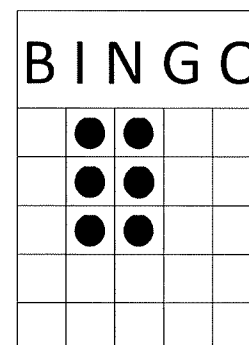

**GAME 2** \$2 PER CARD  
ORANGE BORDER (3 ON 1)  
3 ON TOP AND 3 ON BOTTOM  
PRIZE 70% OF SALES

**GAME 3** \$2 PER CARD  
GREEN BORDER (3 ON 1)  
5 AROUND THE CORNER  
PRIZE 70% OF SALES

**GAME 4** \$3 PER CARD  
BLACK BORDER (3 ON 1)  
PROGRESSIVE "TOP HAT" AS SHOWN.  
STARTS AT 30#S FOR \$100 AND  
INCREASES ONE NUMBER EVERY OTHER  
SESSION AND 25% OF SALES PER SESSION.  
CONSOLATION 50% OF SALES

**GAME 5** \$2 PER CARD  
YELLOW BORDER (3 ON 1)  
CRAZY ARROW-  
ANY DIRECTION  
PRIZE 70% OF SALES

**GAME 6** \$2 PER CARD  
PINK BORDER (3 ON 1)  
BLOCK OF 6- ANY  
DIRECTION  
PRIZE 70% OF SALES

**GAME 7** \$2 PER CARD  
GREY BORDER (3 ON 1)  
LETTER H-  
AS SHOWN  
PRIZE 70% OF SALES