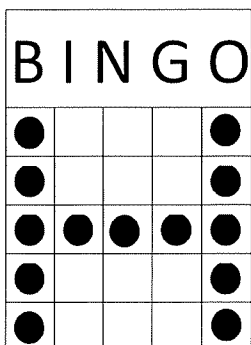

**GAME 2** \$2 PER CARD  
ORANGE BORDER (3 ON 1)  
3 ON TOP AND 3 ON BOTTOM  
PRIZE 70% OF SALES

**GAME 3** \$2 PER CARD  
GREEN BORDER (3 ON 1)  
5 AROUND THE CORNER  
PRIZE 70% OF SALES

**GAME 4** \$3 PER CARD  
BLACK BORDER (3 ON 1)  
PROGRESSIVE "TOP HAT" AS SHOWN.  
STARTS AT 30#S FOR \$100 AND  
INCREASES ONE NUMBER EVERY OTHER  
SESSION AND 25% OF SALES PER SESSION.  
CONSOLATION 50% OF SALES

**GAME 5** \$2 PER CARD  
YELLOW BORDER (3 ON 1)  
CRAZY ARROW-  
ANY DIRECTION  
PRIZE 70% OF SALES

**GAME 6** \$2 PER CARD  
PINK BORDER (3 ON 1)  
BLOCK OF 6- ANY  
DIRECTION  
PRIZE 70% OF SALES

**GAME 7** \$2 PER CARD  
GREY BORDER (3 ON 1)  
LETTER H-  
AS SHOWN  
PRIZE 70% OF SALES