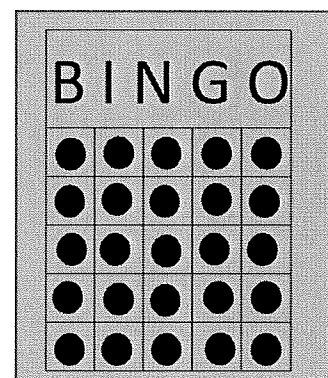

**GAME 2** \$2 PER CARD  
ORANGE BORDER (3 ON 1)  
3 ON TOP AND 3 ON BOTTOM  
PRIZE 70% OF SALES

**GAME 3** \$2 PER CARD  
GREEN BORDER (3 ON 1)  
5 AROUND THE CORNER  
PRIZE 70% OF SALES

**GAME 4** \$3 PER CARD  
BLACK BORDER (3 ON 1)  
PROGRESSIVE "TOP HAT" AS SHOWN.  
STARTS AT 30#S FOR \$100 AND  
INCREASES ONE NUMBER EVERY OTHER  
SESSION AND 25% OF SALES PER SESSION.  
CONSOLATION 50% OF SALES

**GAME 5** \$2 PER CARD  
YELLOW BORDER (3 ON 1)  
CRAZY ARROW-  
ANY DIRECTION  
PRIZE 70% OF SALES

**GAME 6** \$2 PER CARD  
PINK BORDER (3 ON 1)  
BLOCK OF 6- ANY  
DIRECTION  
PRIZE 70% OF SALES

**GAME 7** \$2 PER CARD  
GREY BORDER (3 ON 1)  
LETTER H-  
AS SHOWN  
PRIZE 70% OF SALES

**GAME 8** \$2 PER CARD  
OLIVE BORDER / OLIVE TINT (3 ON 1)  
DOUBLE BINGO-  
ANY 2 LINES  
PRIZE 70% OF SALES

**GAME 9** \$3 PER CARD  
WHITE SOLID (3 ON 1)  
PROGRESSIVE BLACKOUT STARTS AT 46#S  
FOR \$100 AND INCREASES ONE NUMBER  
EVERY OTHER SESSION AND 25% OF SALES  
PER SESSION.  
CONSOLATION 50% OF SALES