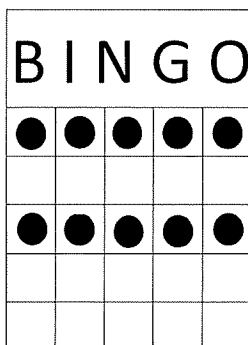

**GAME 2** \$2 PER CARD  
ORANGE BORDER (3 ON 1)  
3 ON TOP AND 3 ON BOTTOM  
PRIZE 70% OF SALES

**GAME 3** \$2 PER CARD  
GREEN BORDER (3 ON 1)  
5 AROUND THE CORNER  
PRIZE 70% OF SALES

**GAME 4** \$3 PER CARD  
BLACK BORDER (3 ON 1)  
PROGRESSIVE "TOP HAT" AS SHOWN.  
STARTS AT 30#S FOR \$100 AND  
INCREASES ONE NUMBER EVERY OTHER  
SESSION AND 25% OF SALES PER SESSION.  
CONSOLATION 50% OF SALES

**GAME 5** \$2 PER CARD  
YELLOW BORDER (3 ON 1)  
CRAZY ARROW-  
ANY DIRECTION  
PRIZE 70% OF SALES

**GAME 6** \$2 PER CARD  
PINK BORDER (3 ON 1)  
BLOCK OF 6- ANY  
DIRECTION  
PRIZE 70% OF SALES

**GAME 7** \$2 PER CARD  
GREY BORDER (3 ON 1)  
LETTER H-  
AS SHOWN  
PRIZE 70% OF SALES