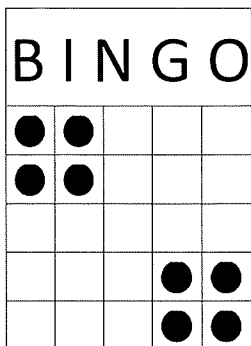

# 8PM Session

PACKAGES SELL FOR \$14 AND INCLUDE ALL MAIN GAMES.  
PROGRESSIVE GAMES 4 & 9 SOLD SEPERATELY

**GAME 1** \$2 PER CARD  
BLUE BORDER (3 ON 1)  
DOUBLE POSTAGE STAMPS  
ANY CORNER  
PRIZE 70% OF SALES

**GAME 2** \$2 PER CARD  
ORANGE BORDER (3 ON 1)  
3 ON TOP AND 3 ON BOTTOM  
PRIZE 70% OF SALES

**GAME 3** \$2 PER CARD  
GREEN BORDER (3 ON 1)  
5 AROUND THE CORNER  
PRIZE 70% OF SALES

**GAME 4** \$3 PER CARD  
BLACK BORDER (3 ON 1)  
PROGRESSIVE "TOP HAT" AS SHOWN.  
STARTS AT 30#S FOR \$100 AND  
INCREASES ONE NUMBER EVERY OTHER  
SESSION AND 25% OF SALES PER SESSION.  
CONSOLATION 50% OF SALES

**GAME 5** \$2 PER CARD  
YELLOW BORDER (3 ON 1)  
CRAZY ARROW-  
ANY DIRECTION  
PRIZE 70% OF SALES

**GAME 6** \$2 PER CARD  
PINK BORDER (3 ON 1)  
BLOCK OF 6- ANY  
DIRECTION  
PRIZE 70% OF SALES

**GAME 7** \$2 PER CARD  
GREY BORDER (3 ON 1)  
LETTER H-  
AS SHOWN  
PRIZE 70% OF SALES