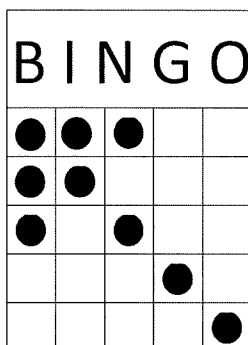

# 8PM Session

PACKAGES SELL FOR \$14 AND INCLUDE ALL MAIN GAMES.  
PROGRESSIVE GAMES 4 & 9 SOLD SEPERATELY

**GAME 1** \$2 PER CARD  
BLUE BORDER (3 ON 1)  
DOUBLE POSTAGE STAMPS  
ANY CORNER  
PRIZE 70% OF SALES

**GAME 2** \$2 PER CARD  
ORANGE BORDER (3 ON 1)  
3 ON TOP AND 3 ON BOTTOM  
PRIZE 70% OF SALES

**GAME 3** \$2 PER CARD  
GREEN BORDER (3 ON 1)  
5 AROUND THE CORNER  
PRIZE 70% OF SALES

**GAME 4** \$3 PER CARD  
BLACK BORDER (3 ON 1)  
PROGRESSIVE "TOP HAT" AS SHOWN.  
STARTS AT 30#S FOR \$100 AND  
INCREASES ONE NUMBER EVERY OTHER  
SESSION AND 25% OF SALES PER SESSION.  
CONSOLATION 50% OF SALES

**GAME 5** \$2 PER CARD  
YELLOW BORDER (3 ON 1)  
CRAZY ARROW-  
ANY DIRECTION  
PRIZE 70% OF SALES

**GAME 6** \$2 PER CARD  
PINK BORDER (3 ON 1)  
BLOCK OF 6- ANY  
DIRECTION  
PRIZE 70% OF SALES

**GAME 7** \$2 PER CARD  
GREY BORDER (3 ON 1)  
LETTER H-  
AS SHOWN  
PRIZE 70% OF SALES